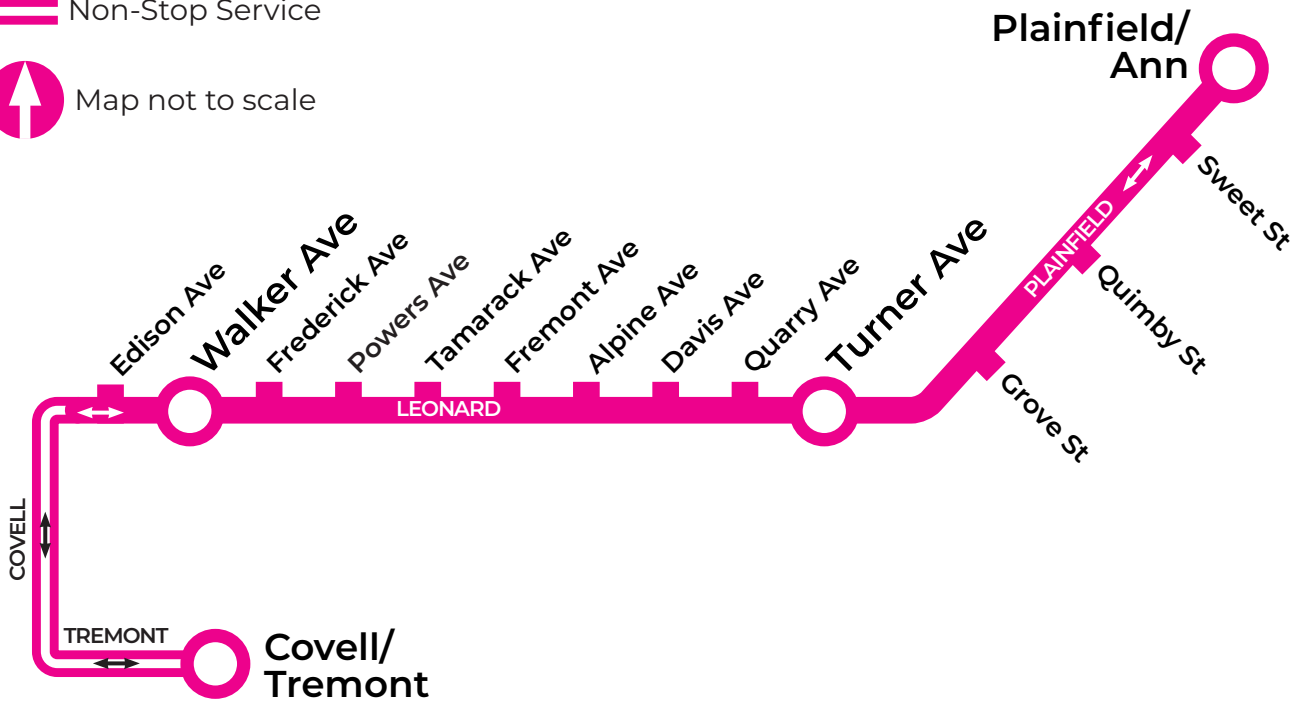

Non-Stop Service

Map not to scale

NORTHBOUND

Burton/ Palace	Eastern/ Burton	Eastern/ MLK	Fountain/ College
6:58a	7:04a	7:10a	7:20a

SOUTHBOUND

Fountain/ College	Eastern/ Cherry	Eastern/ MLK	Burton/ Towner
2:27p	2:33p	2:39p	2:43p

Scheduled departure times

616.776.1100 ridetherapid.org

LEONARD SECONDARY

Effective Aug. 21, 2023

LEGEND

-  **Route and Timepoint**
Buses cannot depart these stops before the scheduled time
-  **Regular stop**
-  **Non-Stop Service**
-  **Map not to scale**

LEGEND

Route and Timepoint
Buses cannot depart these stops before the scheduled time

Regular stop

Non-Stop Service

Map not to scale

WESTBOUND

Central Station	Tremont/Covell
6:43a 7:13a	6:53a 7:23a

EASTBOUND

Tremont/Covell	Central Station
2:27p*	2:40p

*Two 12A buses will be present in the afternoon. Both travel the same route and the same stops. Either one can be boarded.

Scheduled departure times

616.776.1100 ridetherapid.org