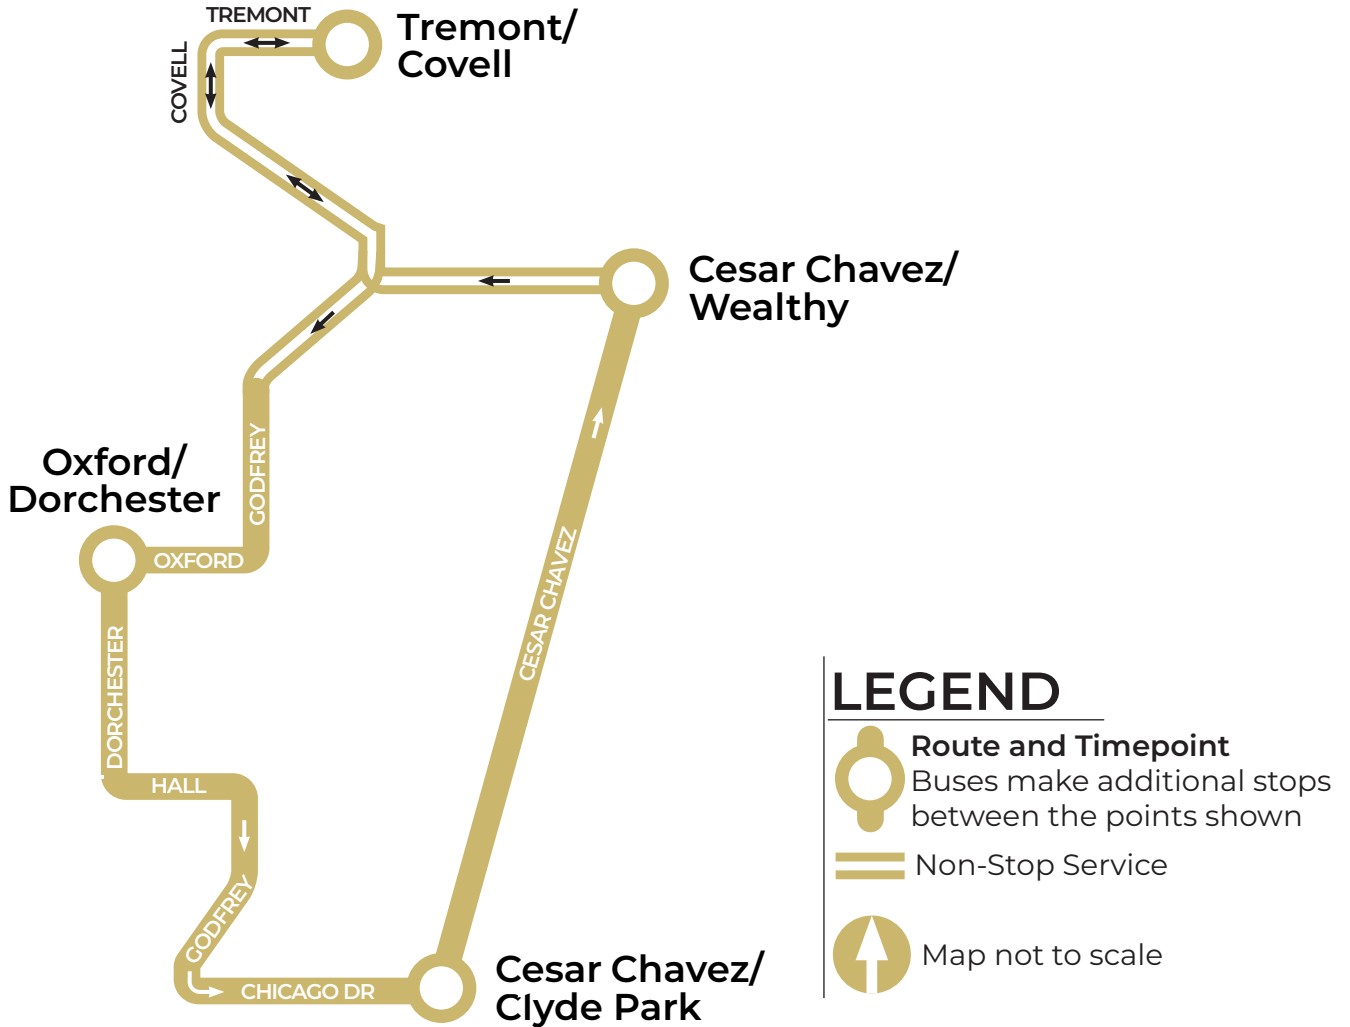

WESTBOUND

Plainfield / Ann	Leonard / Turner	Leonard / Walker	Covell / Tremont
6:31a	6:38a	6:42a	6:48a
7:02a	7:09a	7:13a	7:19a

EASTBOUND

Covell / Tremont	Leonard / Turner	Plainfield / Ann
2:28p	2:41p	2:48p

Scheduled departure times

616.776.1100 ridetherapid.org

10B

CESAR CHAVEZ - COVELL

Effective Aug. 21, 2023

NORTHBOUND

Oxford/ Dorchester	C. Chavez/ Clyde Park	C. Chavez/ Wealthy	Tremont/ Covell
6:50a	6:55a	7:05a	7:32a

SOUTHBOUND

Tremont/ Covell	Oxford/ Dorchester	C. Chavez/ Clyde Park	C. Chavez/ Wealthy
2:27p	2:43p	2:48p	2:58p

Scheduled departure times

616.776.1100 ridetherapid.org

12A

FULTON SECONDARY

Effective Aug. 21, 2023

LEGEND

Route and Timepoint
Buses cannot depart these stops before the scheduled time

Regular stop

Non-Stop Service

Map not to scale

WESTBOUND

Central Station	Tremont/Covell
6:43a 7:13a	6:53a 7:23a

EASTBOUND