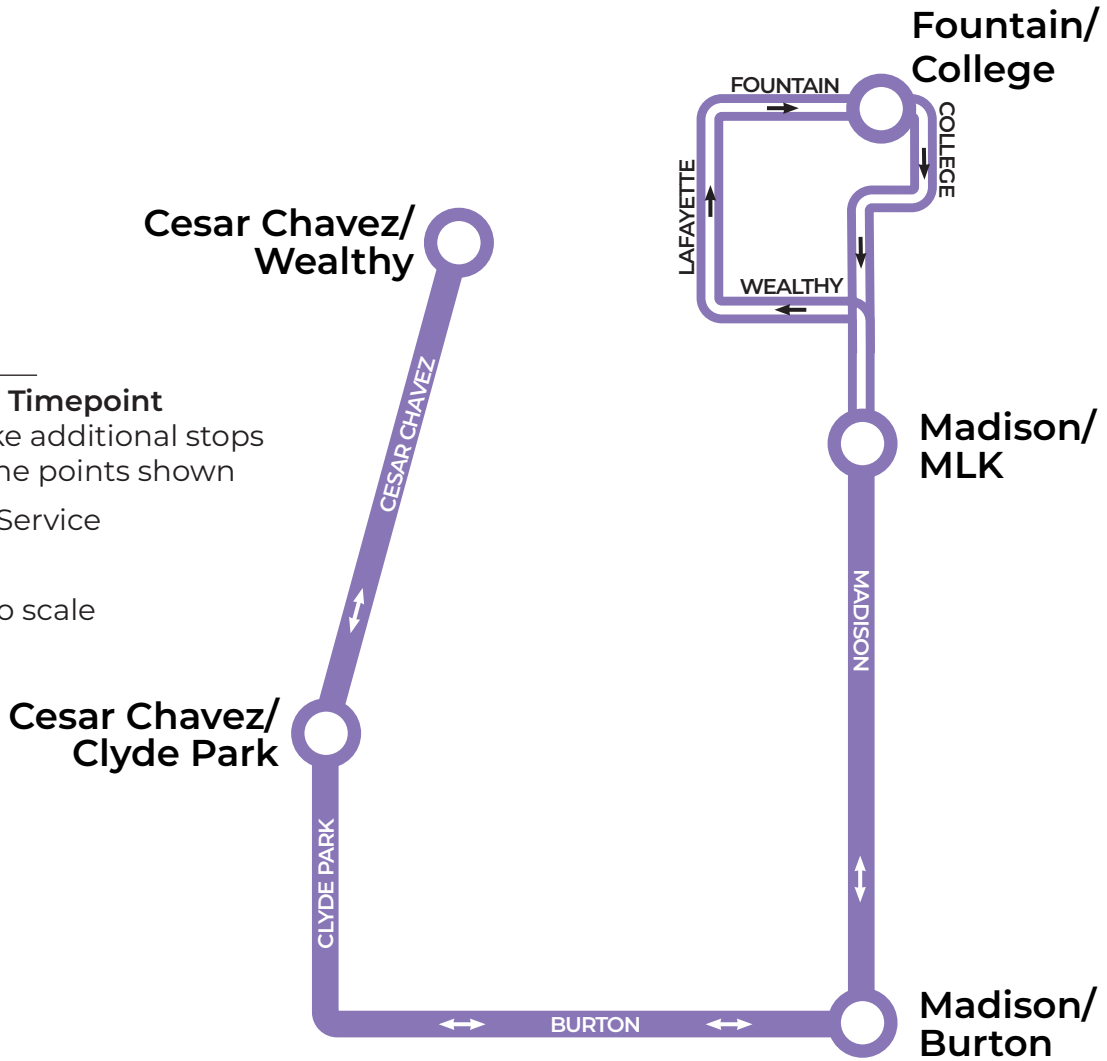

Non-Stop Service

Map not to scale

NORTHBOUND

Burton/ Palace	Eastern/ Burton	Eastern/ MLK	Fountain/ College
6:58a	7:04a	7:10a	7:20a

SOUTHBOUND

Fountain/ College	Eastern/ Cherry	Eastern/ MLK	Burton/ Towner
2:27p	2:33p	2:39p	2:43p

Scheduled departure times

616.776.1100 ridetherapid.org

CESAR CHAVEZ/MADISON

Effective Aug. 21, 2023

LEGEND

- Route and Timepoint
Buses make additional stops between the points shown
- Non-Stop Service
- Map not to scale

NORTHBOUND

Wealthy/ C. Chavez	C. Chavez/ Clyde Park	Madison/ Burton	Madison/ MLK	Fountain/ College
6:53a	6:59a	7:07a	7:12a	7:20a

SOUTHBOUND

Fountain/ College	Madison/ Hall	Madison/ Burton	C. Chavez/ Clyde Park	Grandville/ Wealthy
2:27p	2:33p	2:36p	2:43p	2:48p

LEGEND

Route and Timepoint
Buses cannot depart these stops before the scheduled time

Regular stop

Non-Stop Service

Map not to scale

WESTBOUND

Central Station	Tremont/Covell
6:43a 7:13a	6:53a 7:23a

EASTBOUND