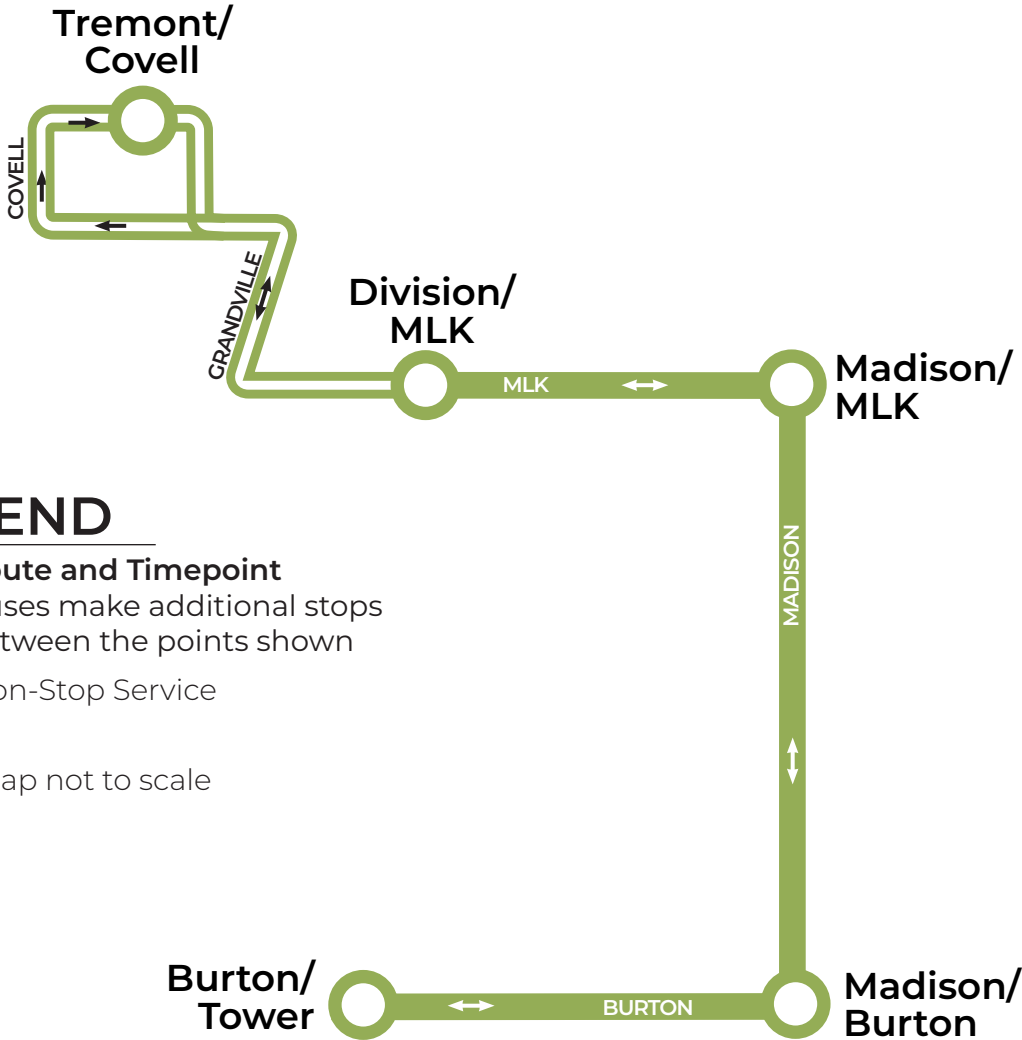

Secondary Schedules

Fall 2023

The Rapid offers route deviations to meet peak demand. These routes are in operation Monday to Friday, from September to June, when Grand Rapids Public Schools are in session.

MADISON SECONDARY

Effective Aug. 21, 2023

LEGEND

- Route and Timepoint**
- Buses make additional stops between the points shown
- Non-Stop Service
- Map not to scale

NORTHBOUND

Burton/ Tower	Burton/ Madison	MLK/ Madison	Tremont/ Covell
6:53a	6:57a	7:02a	7:20a

Non-Stop Service

Map not to scale

NORTHBOUND

Burton/ Palace	Eastern/ Burton	Eastern/ MLK	Fountain/ College
6:58a	7:04a	7:10a	7:20a

SOUTHBOUND

Fountain/ College	Eastern/ Cherry	Eastern/ MLK	Burton/ Towner
2:27p	2:33p	2:39p	2:43p

LEGEND

Route and Timepoint
Buses cannot depart these stops before the scheduled time

Regular stop

Non-Stop Service

Map not to scale

WESTBOUND

Central Station	Tremont/Covell
6:43a 7:13a	6:53a 7:23a

EASTBOUND