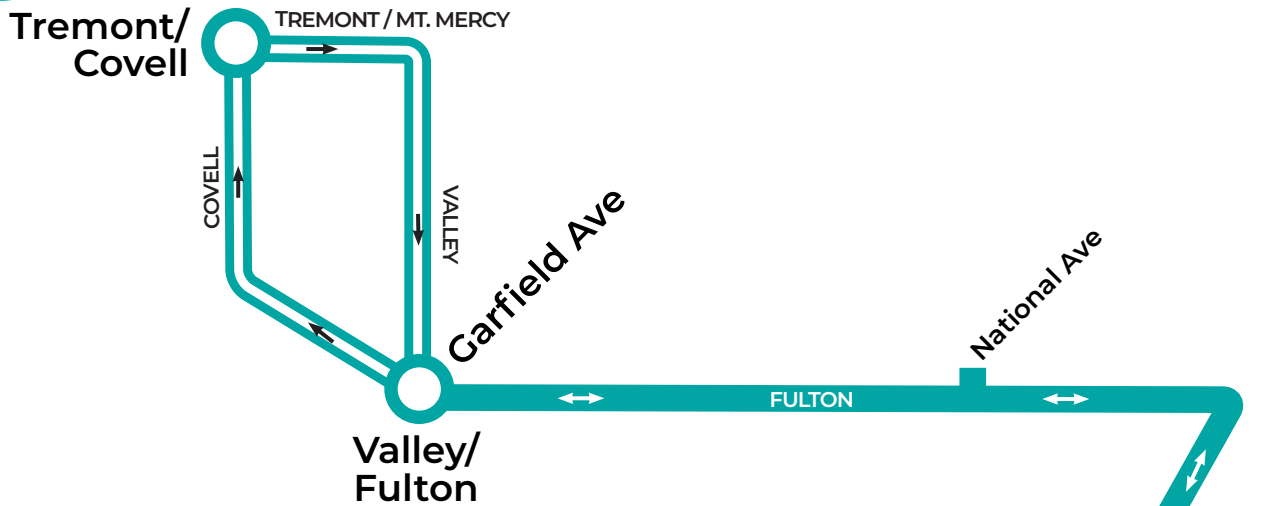

Scheduled departure times

616.776.1100 ridetherapid.org

10B

CESAR CHAVEZ - COVELL

Effective Aug. 21, 2023

NORTHBOUND

Oxford/ Dorchester	C. Chavez/ Clyde Park	C. Chavez/ Wealthy	Tremont/ Covell
6:50a	6:55a	7:05a	7:32a

SOUTHBOUND

Tremont/ Covell	Oxford/ Dorchester	C. Chavez/ Clyde Park	C. Chavez/ Wealthy
2:27p	2:43p	2:48p	2:58p

Scheduled departure times

616.776.1100 ridetherapid.org

12A

FULTON SECONDARY

Effective Aug. 21, 2023

LEGEND

Route and Timepoint
Buses cannot depart these stops before the scheduled time

Regular stop

Non-Stop Service

Map not to scale

WESTBOUND

Central Station	Tremont/Covell
6:43a 7:13a	6:53a 7:23a

EASTBOUND

Tremont/Covell	Central Station
2:27p*	2:40p

*Two 12A buses will be present in the afternoon. Both travel the same route and the same stops. Either one can be boarded.

Scheduled departure times

616.776.1100 ridetherapid.org