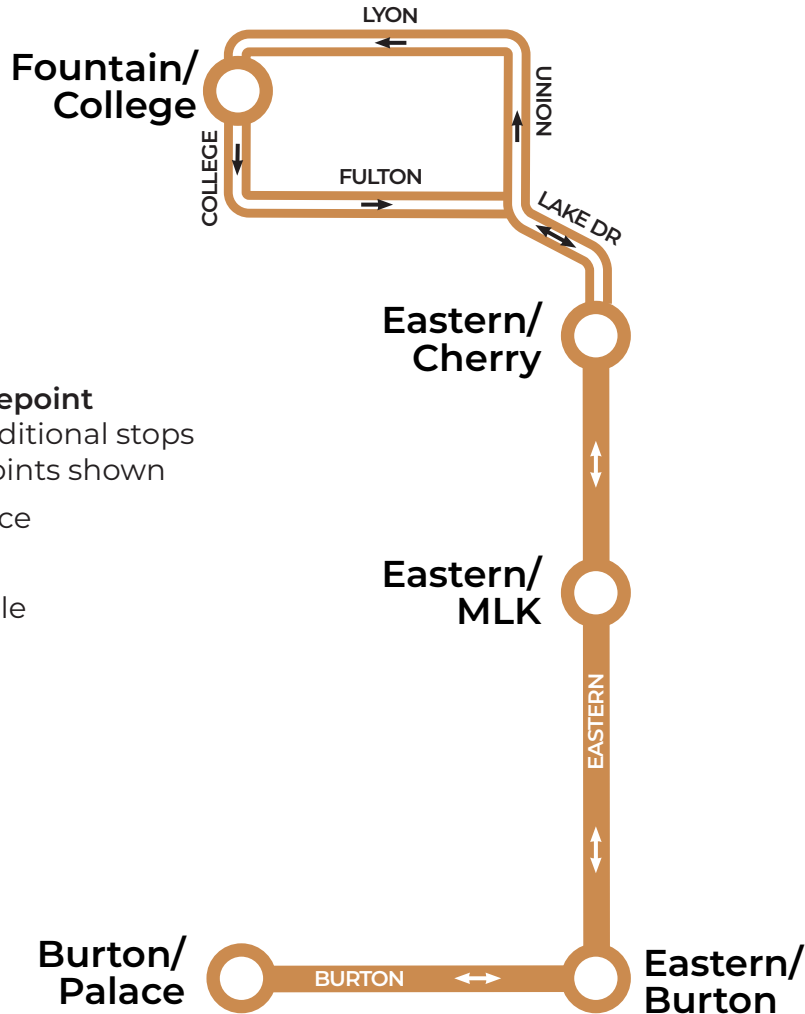

Secondary Schedules

Fall 2023

The Rapid offers route deviations to meet peak demand. These routes are in operation Monday to Friday, from September to June, when Grand Rapids Public Schools are in session.

SOUTHBOUND

Tremont/ Covell	MLK/ Madison	Madison/ Burton	Burton/ Towner
2:27p	2:45p	2:50p	2:54p

Scheduled departure times

EASTERN SECONDARY

Effective Aug. 21, 2023

LEGEND

Route and Timepoint

Buses make additional stops between the points shown

Non-Stop Service

Map not to scale

NORTHBOUND

Burton/ Palace	Eastern/ Burton	Eastern/ MLK	Fountain/ College
6:58a	7:04a	7:10a	7:20a

SOUTHBOUND

Fountain/ College	Eastern/ Cherry	Eastern/ MLK	Burton/ Towner
2:27p	2:33p	2:39p	2:43p

LEGEND

Route and Timepoint
Buses cannot depart these stops before the scheduled time

Regular stop

Non-Stop Service

Map not to scale

WESTBOUND

Central Station	Tremont/Covell
6:43a 7:13a	6:53a 7:23a

EASTBOUND