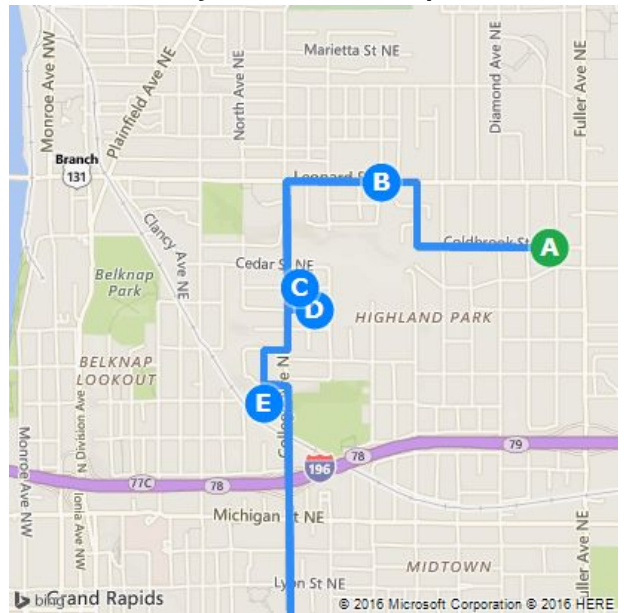

- A** 1071 Coldbrook St NE, Grand Rapids, MI 49503
- B** 728 Leonard St NE, Grand Rapids, MI 49503
- C** 525 Walnut St NE, Grand Rapids, MI 49503
- D** 537 Shirley St NE, Grand Rapids, MI 49503
- E** 649 Sinclair Ave NE, Grand Rapids, MI 49503
- F** 404 Fountain St NE, Grand Rapids, MI 49503

56 min, 2.9 mi

Via Coldbrook St NE, Eastern Ave NE

These directions are subject to the Microsoft® Service Agreement and are for informational purposes only. No guarantee is made regarding their completeness or accuracy. Construction projects, traffic, or other events may cause actual conditions to differ from these results. Map and traffic data © 2016 HERE™.

A 1071 Coldbrook St NE, Grand Rapids, MI...

B 728 Leonard St NE, Grand Rapids, MI 49...

C 525 Walnut St NE, Grand Rapids, MI 49503

D 537 Shirley St NE, Grand Rapids, MI 49503

E 649 Sinclair Ave NE, Grand Rapids, MI 49...

F 404 Fountain St NE, Grand Rapids, MI 49...