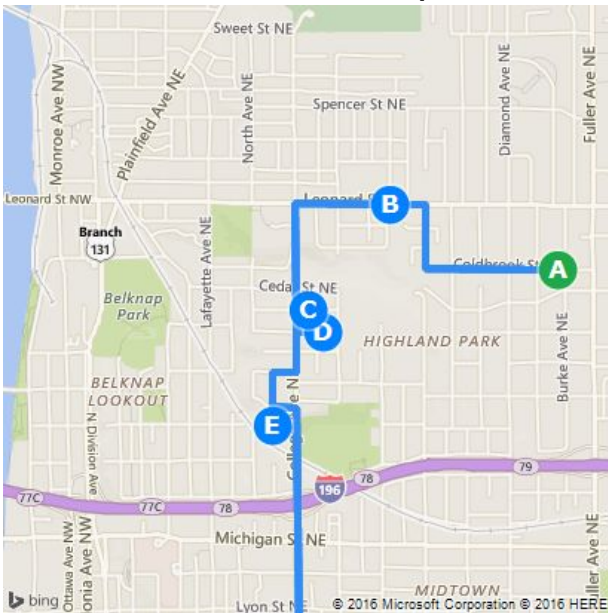

- A** 1071 Coldbrook St NE, Grand Rapids, MI 49503
- B** 728 Leonard St NE, Grand Rapids, MI 49503
- C** 525 Walnut St NE, Grand Rapids, MI 49503
- D** 537 Shirley St NE, Grand Rapids, MI 49503
- E** 649 Sinclair Ave NE, Grand Rapids, MI 49503
- F** 404 Fountain St NE, Grand Rapids, MI 49503

56 min, 2.9 mi

Via Coldbrook St NE, Eastern Ave NE

These directions are subject to the Microsoft® Service Agreement and are for informational purposes only. No guarantee is made regarding their completeness or accuracy. Construction projects, traffic, or other events may cause actual conditions to differ from these results. Map and traffic data © 2016 HERE™.

A 1071 Coldbrook St NE, Grand Rapids, MI...

B 728 Leonard St NE, Grand Rapids, MI 49...

C 525 Walnut St NE, Grand Rapids, MI 49503

D 537 Shirley St NE, Grand Rapids, MI 49503

E 649 Sinclair Ave NE, Grand Rapids, MI 49...

F 404 Fountain St NE, Grand Rapids, MI 49...