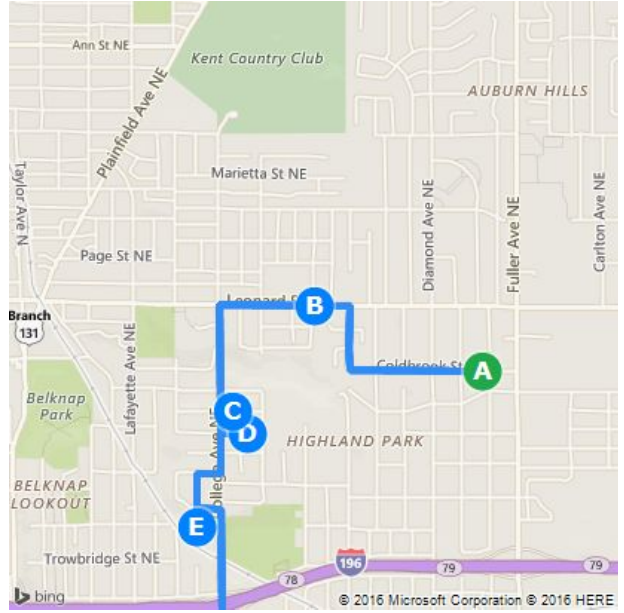

- A** 1071 Coldbrook St NE, Grand Rapids, MI 49503
- B** 728 Leonard St NE, Grand Rapids, MI 49503
- C** 525 Walnut St NE, Grand Rapids, MI 49503
- D** 537 Shirley St NE, Grand Rapids, MI 49503
- E** 649 Sinclair Ave NE, Grand Rapids, MI 49503
- F** 404 Fountain St NE, Grand Rapids, MI 49503

56 min, 2.9 mi

Via Coldbrook St NE, Eastern Ave NE

These directions are subject to the Microsoft® Service Agreement and are for informational purposes only. No guarantee is made regarding their completeness or accuracy. Construction projects, traffic, or other events may cause actual conditions to differ from these results. Map and traffic data © 2016 HERE™.

A 1071 Coldbrook St NE, Grand Rapids, MI...

B 728 Leonard St NE, Grand Rapids, MI 49...

C 525 Walnut St NE, Grand Rapids, MI 49503

D 537 Shirley St NE, Grand Rapids, MI 49503

E 649 Sinclair Ave NE, Grand Rapids, MI 49...

F 404 Fountain St NE, Grand Rapids, MI 49...