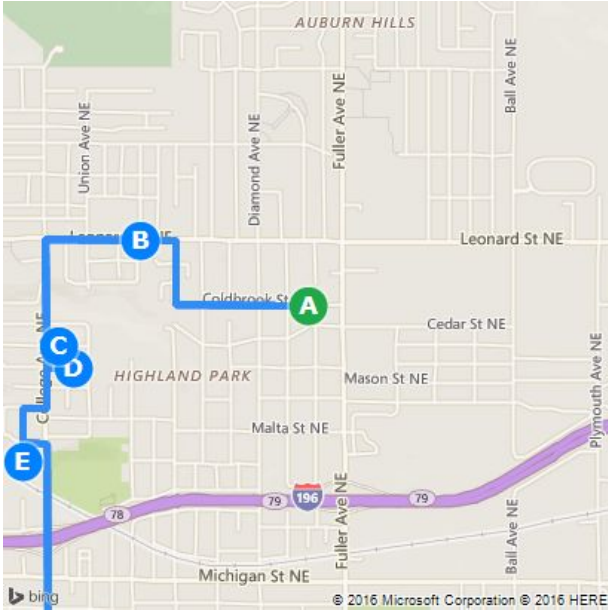

- A** 1071 Coldbrook St NE, Grand Rapids, MI 49503
- B** 728 Leonard St NE, Grand Rapids, MI 49503
- C** 525 Walnut St NE, Grand Rapids, MI 49503
- D** 537 Shirley St NE, Grand Rapids, MI 49503
- E** 649 Sinclair Ave NE, Grand Rapids, MI 49503
- F** 404 Fountain St NE, Grand Rapids, MI 49503

56 min, 2.9 mi

Via Coldbrook St NE, Eastern Ave NE

These directions are subject to the Microsoft® Service Agreement and are for informational purposes only. No guarantee is made regarding their completeness or accuracy. Construction projects, traffic, or other events may cause actual conditions to differ from these results. Map and traffic data © 2016 HERE™.

A 1071 Coldbrook St NE, Grand Rapids, MI...

B 728 Leonard St NE, Grand Rapids, MI 49...

C 525 Walnut St NE, Grand Rapids, MI 49503

D 537 Shirley St NE, Grand Rapids, MI 49503

E 649 Sinclair Ave NE, Grand Rapids, MI 49...

F 404 Fountain St NE, Grand Rapids, MI 49...