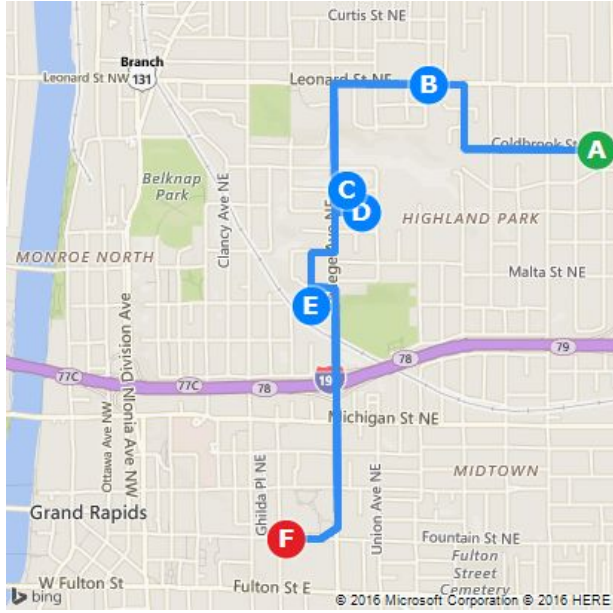

- A** 1071 Coldbrook St NE, Grand Rapids, MI 49503
- B** 728 Leonard St NE, Grand Rapids, MI 49503
- C** 525 Walnut St NE, Grand Rapids, MI 49503
- D** 537 Shirley St NE, Grand Rapids, MI 49503
- E** 649 Sinclair Ave NE, Grand Rapids, MI 49503
- F** 404 Fountain St NE, Grand Rapids, MI 49503

56 min, 2.9 mi

Via Coldbrook St NE, Eastern Ave NE

These directions are subject to the Microsoft® Service Agreement and are for informational purposes only. No guarantee is made regarding their completeness or accuracy. Construction projects, traffic, or other events may cause actual conditions to differ from these results. Map and traffic data © 2016 HERE™.

A 1071 Coldbrook St NE, Grand Rapids, MI...

B 728 Leonard St NE, Grand Rapids, MI 49...

C 525 Walnut St NE, Grand Rapids, MI 49503

D 537 Shirley St NE, Grand Rapids, MI 49503

E 649 Sinclair Ave NE, Grand Rapids, MI 49...

F 404 Fountain St NE, Grand Rapids, MI 49...