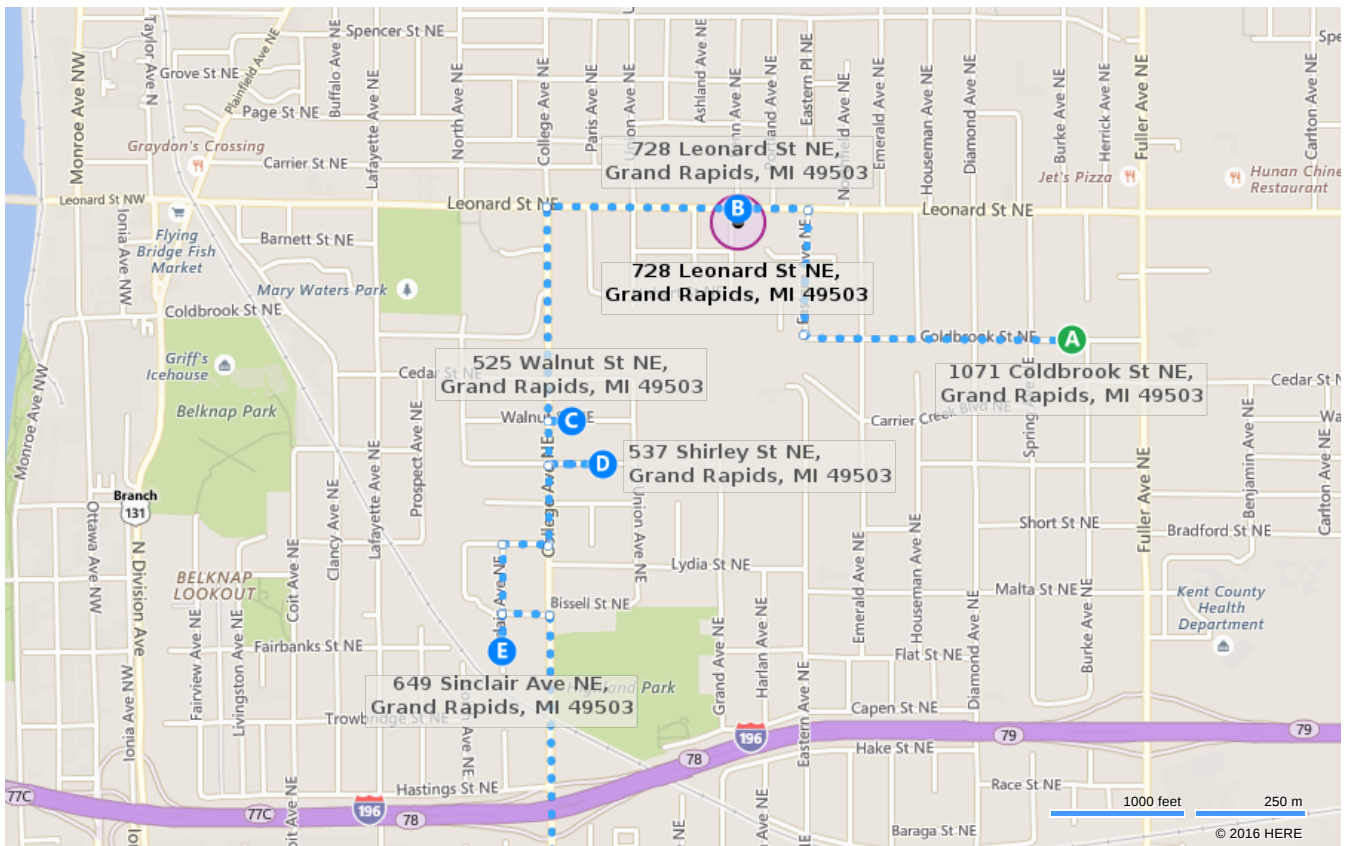

- A** 1071 Coldbrook St NE, Grand Rapids, MI 49503
- B** 728 Leonard St NE, Grand Rapids, MI 49503
- C** 525 Walnut St NE, Grand Rapids, MI 49503
- D** 537 Shirley St NE, Grand Rapids, MI 49503
- E** 649 Sinclair Ave NE, Grand Rapids, MI 49503
- F** 404 Fountain St NE, Grand Rapids, MI 49503

56 min, 2.9 mi

Via Coldbrook St NE, Eastern Ave NE

These directions are subject to the Microsoft® Service Agreement and are for informational purposes only. No guarantee is made regarding their completeness or accuracy. Construction projects, traffic, or other events may cause actual conditions to differ from these results. Map and traffic data © 2016 HERE™.

A 1071 Coldbrook St NE, Grand Rapids, MI...

B 728 Leonard St NE, Grand Rapids, MI 49...

C 525 Walnut St NE, Grand Rapids, MI 49503

D 537 Shirley St NE, Grand Rapids, MI 49503

E 649 Sinclair Ave NE, Grand Rapids, MI 49...

F 404 Fountain St NE, Grand Rapids, MI 49...